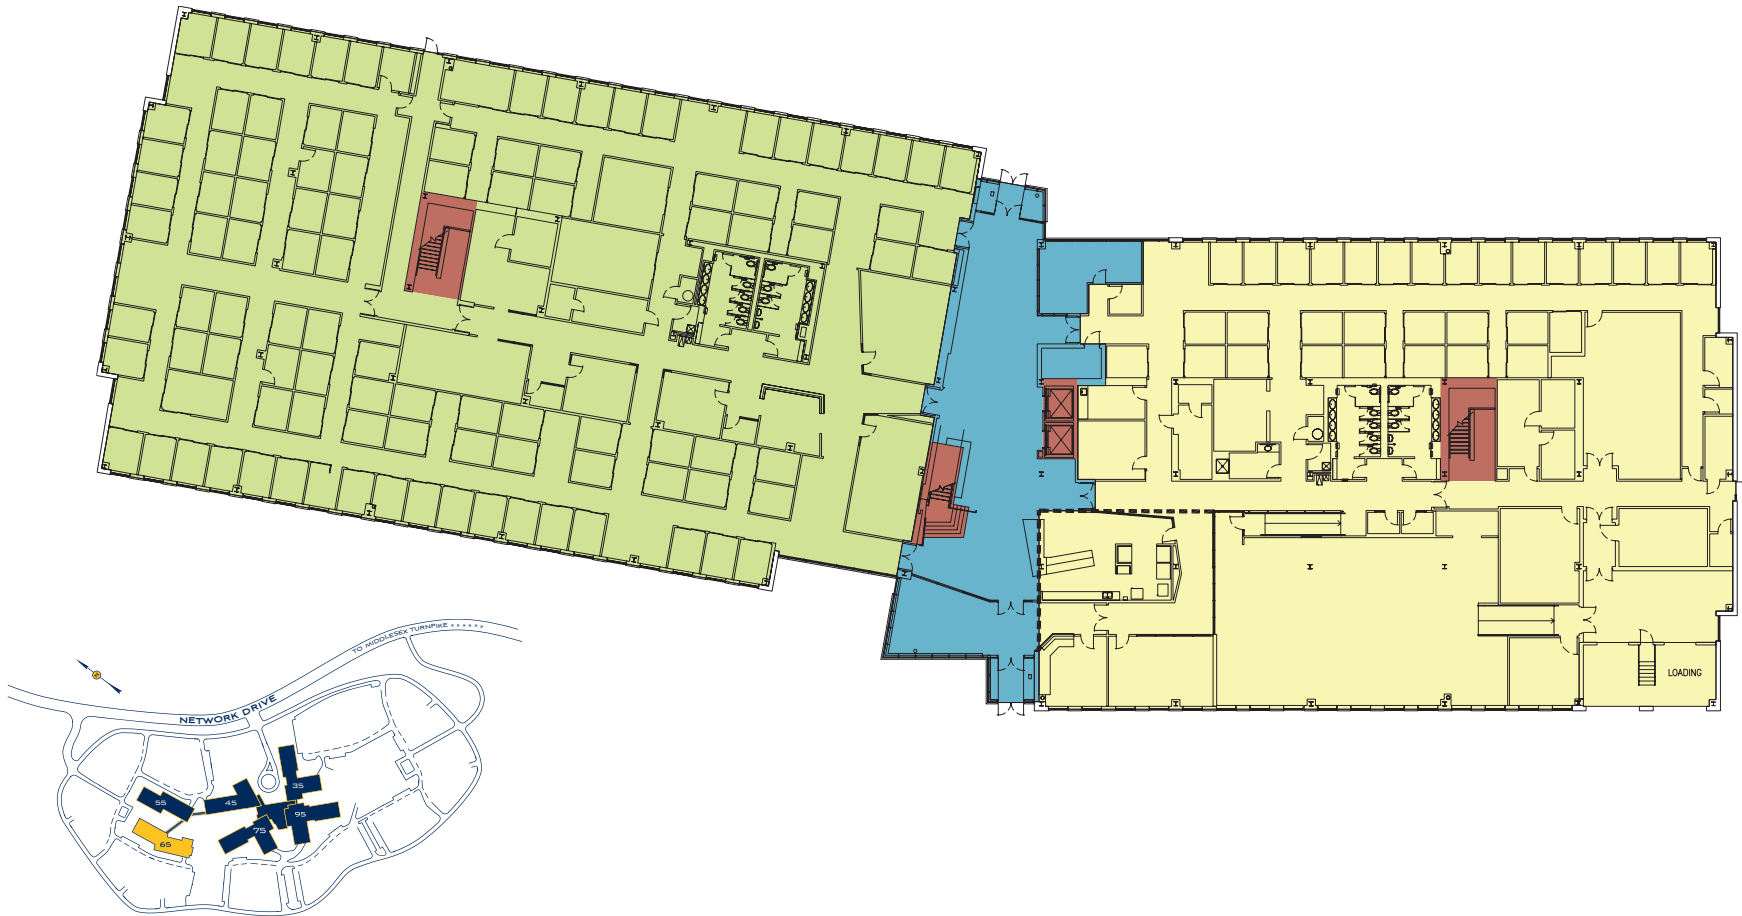

Network Drive
at Northwest Park

65 NETWORK DRIVE, FIRST FLOOR

FLOOR PLAN

TOTAL FLOOR SIZE 44,500 SF

TENANT AREA A 

TENANT AREA B 

OWNERS:

LEASING AGENT: